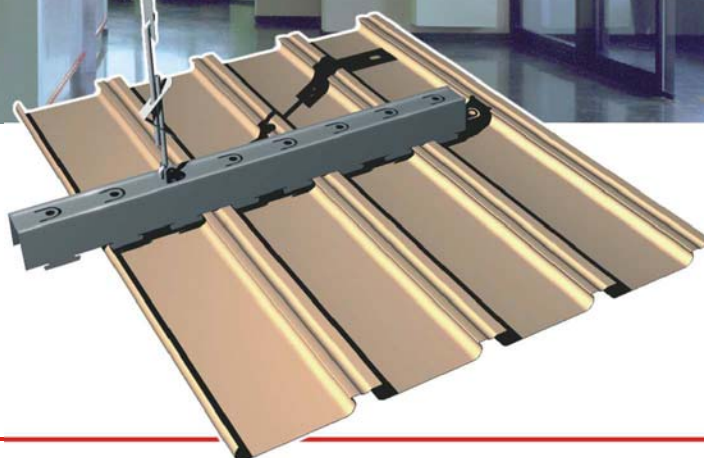

STRIPS

“type H-85/H-135/H-185”

CLOSE JOINT CEILINGS

- Easy to assemble
- Full closing of cavity
- Full range of colours
- Customer choice

A complete closing of the cavity can be obtained with strips “SERIE H”; this is the ideal solution for suspended ceiling that require high compactness and, in the meantime, easiness of disassembly for inspection.

Strips “SERIE H”, with rounded edges, are made of prepainted aluminium and used in modular suspended ceilings with close shutter. Each modular element can be unhooked from its main structure and allows full accessibility for upper service maintenance.