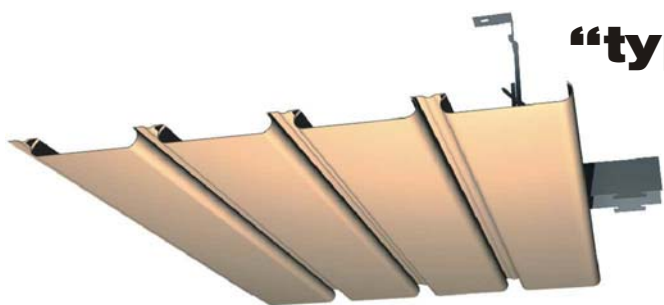

STRIPS

“type H-85/H-135/H-185”

CLOSE JOINT CEILINGS

- Easy to assemble
- Full closing of cavity
- Full range of colours
- Customer choice

A complete closing of the cavity can be obtained with strips “SERIE H”; this is the ideal solution for suspended ceiling that require high compactness and, in the meantime, easiness of disassembly for inspection.

Strips “SERIE H”, with rounded edges, are made of prepainted aluminium and used in modular suspended ceilings with close shutter. Each modular element can be unhooked from its main structure and allows full accessibility for upper service maintenance.