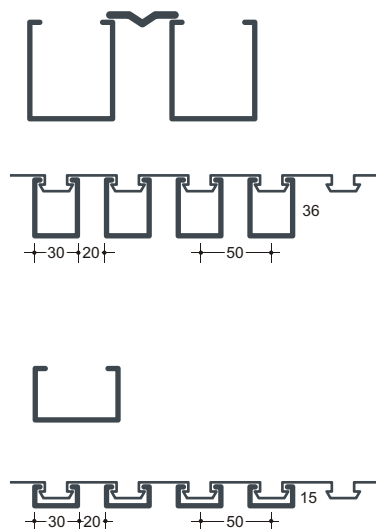

## I-30/I-30B BOX STRIP

OPEN JOINT CEILING

- Good aesthetic appearance
- Screen effect of the ceiling
- Quick flick hooking
- Full range of colour

The "I-30/I-30B BOX STRIP" is an ideal solution for projects requiring perspective and aesthetic performance of high level. The designer, with this extremely versatile product, can realize open or insulated suspended ceilings, with the guidance of listels on levels of desired angularity. The shutter can be also closed with contrast colour effect by using the closing profile PIC25 with overlap on the carrier.