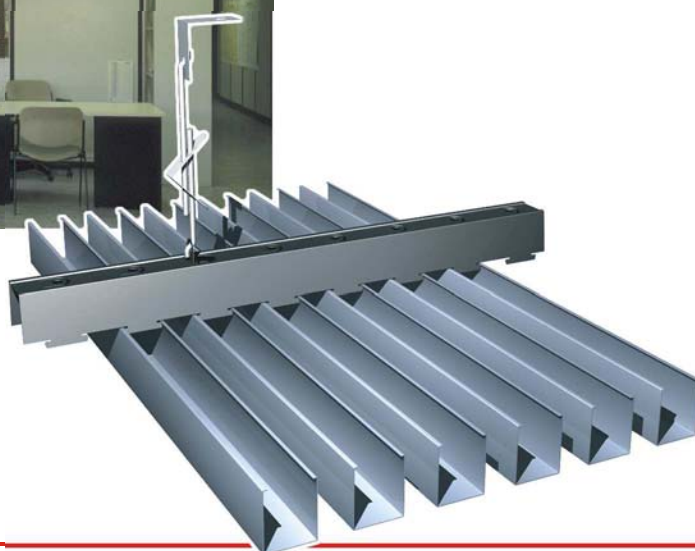

## I-30/I-30B BOX STRIP

OPEN JOINT CEILING

- Good aesthetic appearance
- Screen effect of the ceiling
- Quick flick hooking
- Full range of colour

The "I-30/I-30B BOX STRIP" is an ideal solution for projects requiring perspective and aesthetic performance of high level. The designer, with this extremely versatile product, can realize open or insulated suspended ceilings, with the guidance of listels on levels of desired angularity. The shutter can be also closed with contrast colour effect by using the closing profile PIC25 with overlap on the carrier.