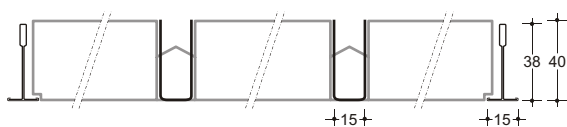

medi U-RASTER®

ALUMINIUM OPEN CELL
U-PROFILE mm 15

- Main structure integrated in the ceiling
- Reduced volume of transport
- Full range of colours
- Various cell sizes
- Highest aesthetic solution

The U-profiles, orthogonally fitted, form modular panels complete with L perimetral profile for the support and the integration in the modular structure constituted by T profiles of 15 mm base. This system allows the use of different typology of panels but with the same module. Medi U-RASTER® can be supplied in a large range of standard cells end, on request, produced in various cell dimensions.