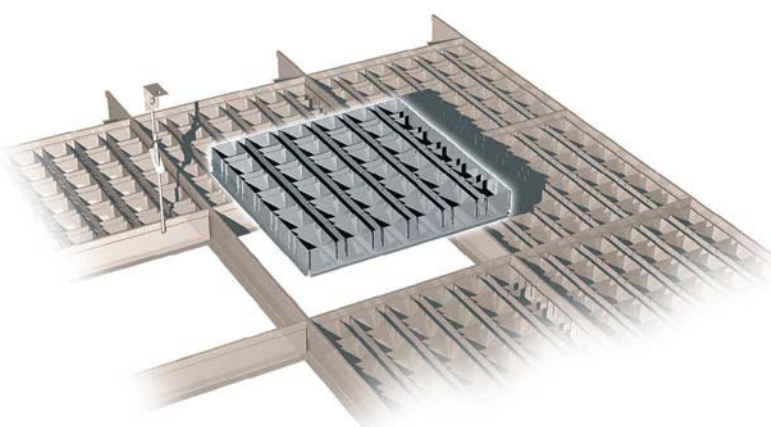

medi U-RASTER®

ALUMINIUM OPEN CELL
U-PROFILE mm 15

- Main structure integrated in the ceiling
- Reduced volume of transport
- Full range of colours
- Various cell sizes
- Highest aesthetic solution

The U-profiles, orthogonally fitted, form modular panels complete with L perimetral profile for the support and the integration in the modular structure constituted by T profiles of 15 mm base. This system allows the use of different typology of panels but with the same module. Medi U-RASTER® can be supplied in a large range of standard cells end, on request, produced in various cell dimensions.